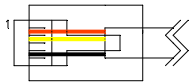

RJ-11	Cable
1	Not Connected
2	Orange - TXD
3	Yellow - RXD
4	Not Connected
5	Black - GND
6	Not Connected

Alt. view

Front

RJ-11 6-pin connector

Top

10mm

USB-RS232-WE-1800-BT\_0.0

Cable from FTDI