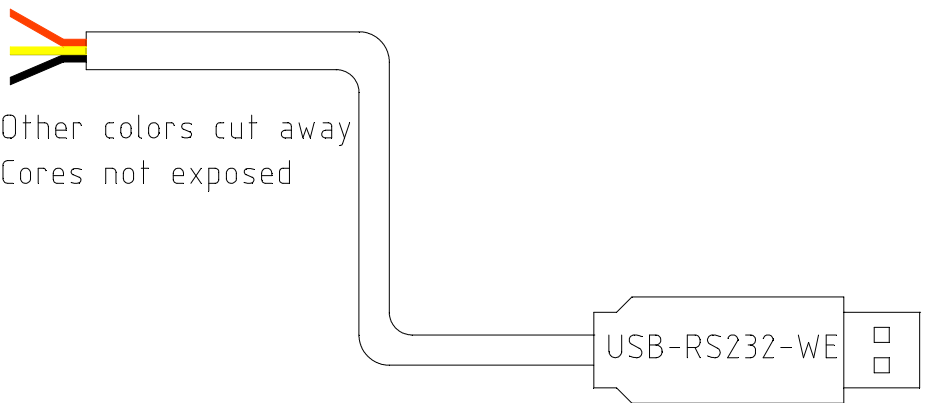

RJ-11	Cable
1	Not Connected
2	Orange - TXD
3	Yellow - RXD
4	Not Connected
5	Black - GND
6	Not Connected

Alt. view

Front

RJ-11 6-pin connector

Top

10mm

USB-RS232-WE-1800-BT\_0.0

Cable from FTDI

[www.ftdichip.com](http://www.ftdichip.com)

USB to Robofocus cable		Article No./Reference	
Designed by	Approved by - date	Date	Scale
E. Nielsen & A. Taarning	E.N. 6th. Dec. 2009	6/12-2009	NA
		Edition	Sheet
		1.0	1/1